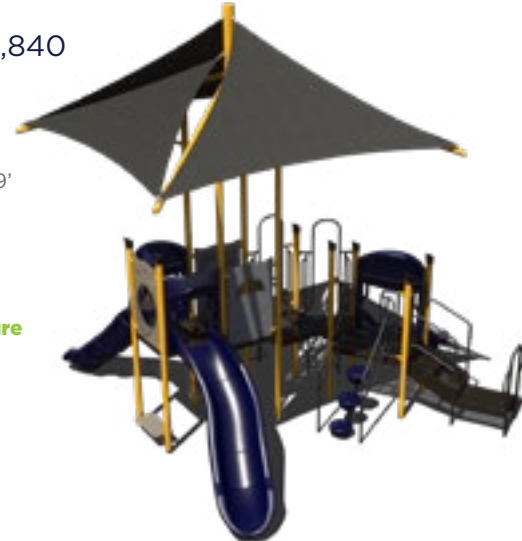

PS3-32503-1 \$18,047

REG. PRICE: \$32,812

Age Group: 2-12 Years
Capacity: 45-50
Structure Size: 23' x 19'
Use Zone: 35' x 31'
Fall Height: 5'
ADA: Yes

Want this with a rectangle shade?

PS3-32503 \$21,005

R3-20694 \$13,994

REG. PRICE: \$23,323

Age Group: 2-12 Years
Capacity: 20-25
Structure Size: 31' x 13'
Use Zone: 40' x 25'
Fall Height: 7'
ADA: Yes

PS3-70570 \$24,874

REG. PRICE: \$45,226

Age Group: 2-12 Years
Capacity: 20-25
Structure Size: 27' x 17'
Use Zone: 39' x 29'
Fall Height: 6'
ADA: Yes

PS3-31414-1 \$21,840

REG. PRICE: \$39,709

Age Group: 2-12 Years
Capacity: 32
Structure Size: 20' x 19'
Use Zone: 32' x 31'
Fall Height: 5'
ADA: Yes

Want a similar structure without a shade?
PS3-31414 \$16,683

PS3-31288 \$12,783

REG. PRICE: \$23,241

Age Group: 2-12 Years
Capacity: 25
Structure Size: 20' x 17'
Use Zone: 32' x 29'
Fall Height: 4'
ADA: Yes

PS5-32555 \$14,937

REG. PRICE: \$27,158

Age Group: 2-5 Years
Capacity: 30-35
Structure Size: 17' x 19'
Use Zone: 29' x 31'
Fall Height: 5'
ADA: Yes