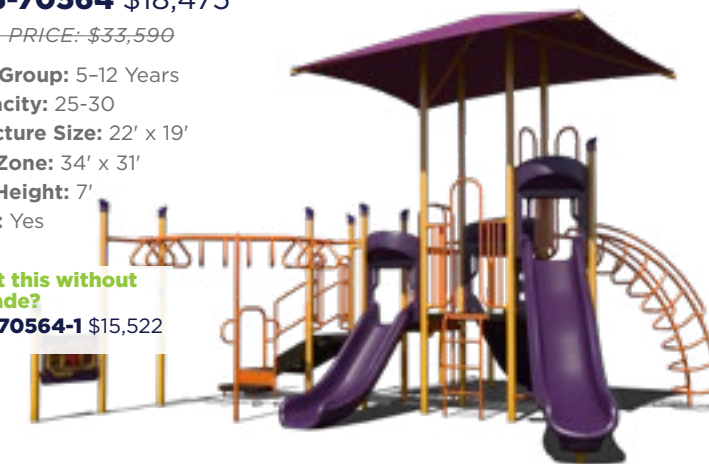

20%
off

**Swings, Slides,
Shades & More**

Ready to get started?

Visit srpplayground.com/contact-a-rep to find your nearest sales representative.

PS3-33557-2 \$12,666

REG. PRICE: \$23,029

Age Group: 5-12 Years
Capacity: 21
Structure Size: 17' x 16'
Use Zone: 29' x 28'
Fall Height: 7'
ADA: Yes

PS3-70564 \$18,475

REG. PRICE: \$33,590

Age Group: 5-12 Years
Capacity: 25-30
Structure Size: 22' x 19'
Use Zone: 34' x 31'
Fall Height: 7'
ADA: Yes

Want this without
a shade?
PS3-70564-1 \$15,522

PS3-34024-1 \$13,208

REG. PRICE: \$24,015

Age Group: 5-12 Years
Capacity: 28
Structure Size: 20' x 13'
Use Zone: 32' x 25'
Fall Height: 6'
ADA: Yes

PS3-70615 \$24,516

REG. PRICE: \$44,575

Age Group: 5-12 Years
Capacity: 25-30
Structure Size: 25' x 28'
Use Zone: 37' x 40'
Fall Height: 8'
ADA: Yes